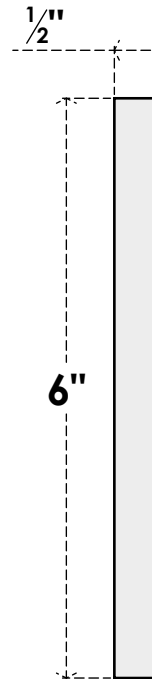

ROSP060X060X050SDG06

6"W X 6"H X 1/2" P STANDARD SEDGWICK STAR ROSETTE WITH SQUARE EDGE,
ARCHITECTURAL GRADE PVC

FRONT

SIDE

EKENA MILLWORK
2300 WEST MAIN ST.
CLARKSVILLE, TX 75426
TOLL FREE: 866-607-0453
WWW.EKENAMILLWORK.COM

NOTES

1. INSTALLATION TO BE COMPLETED IN ACCORDANCE WITH MANUFACTURER'S SPECIFICATIONS.
2. DRAWING MAY NOT BE TO SCALE
3. THIS DRAWING IS INTENDED FOR DESIGN AND PLANNING PURPOSES ONLY.
4. ALL INFORMATION CONTAINED HEREIN WAS CURRENT AT THE TIME OF DEVELOPMENT BUT MUST BE REVIEWED AND APPROVED BY THE PRODUCT MANUFACTURER TO BE CONSIDERED ACCURATE.
5. ARCHITECTURAL GRADE PVC PRODUCTS ARE MADE FROM EXPANDED CELLULAR PVC AND COME NATURALLY WHITE BUT MAY BE PAINTED