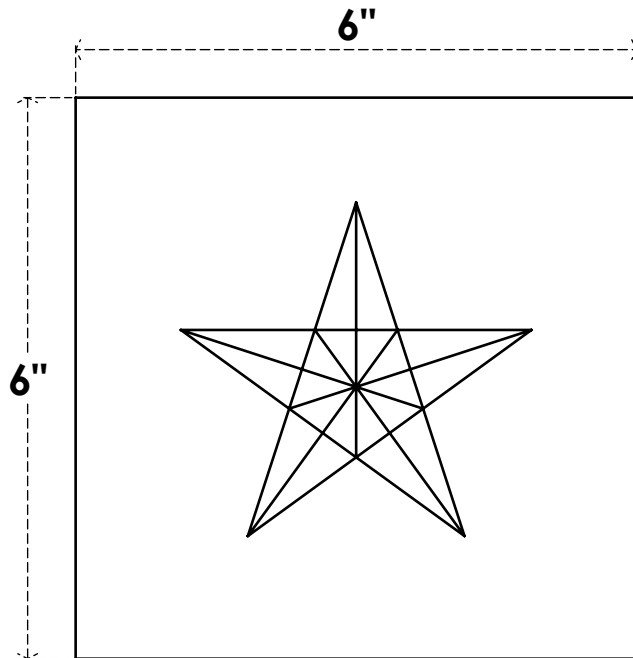

ROSP060X060X050SDG06

6"W X 6"H X 1/2" P STANDARD SEDGWICK STAR ROSETTE WITH SQUARE EDGE,
ARCHITECTURAL GRADE PVC

FRONT

SIDE

EKENA MILLWORK
2300 WEST MAIN ST.
CLARKSVILLE, TX 75426
TOLL FREE: 866-607-0453
WWW.EKENAMILLWORK.COM